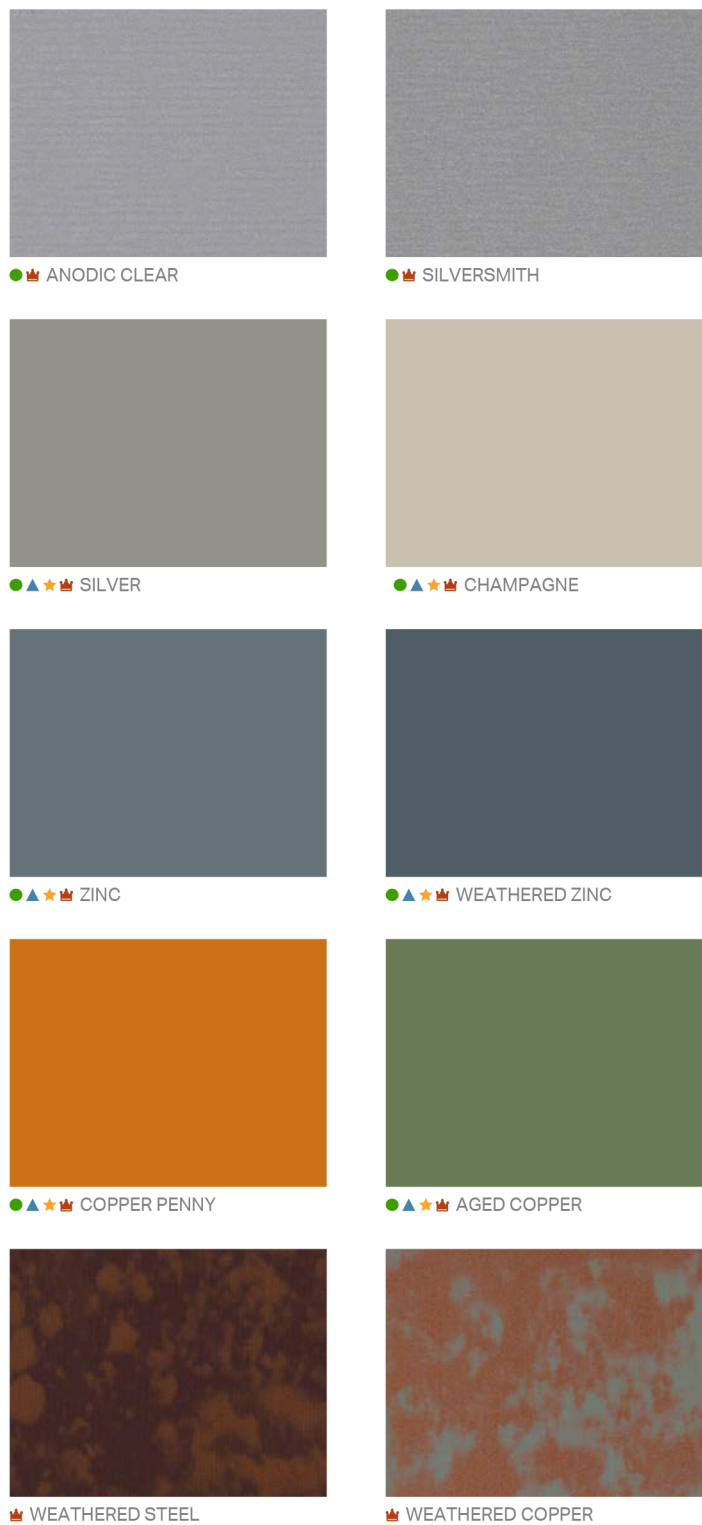

Premium Colors

Standard Colors

Kynar 500® or Hylar 5000® pre-finished steel and aluminum for roofing, curtainwall and storefront applications.

● Metallic Colors
▲ Cool Colors

★ ENERGY STAR® Colors
👑 Premium Colors